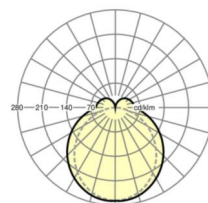

LIGHTING TECHNOLOGY

Placement	LED, Colour rendering/Light colour CRI ≥ 80 / 3000K
Colour tolerance (MacAdam)	3SDCM
Photobiological safety (Luminaire)	RG1
Nominal luminous flux	6531lm
LED service life	50000h L80/B10 (Tq 35°C)
Luminaire luminous efficiency	157lm/W
Beam angle	130° (C0) / 110° (C90)
UGR lat./long.	24.9 / 23.4

MECHANICS

Housing colour	traffic white RAL 9016
Dimensions (LxWxDxH)	1531mm x 63mm x 54mm
Weight (net)	2kg
Type of installation	Mounting rail system installation, Ceiling-mounted light structure, Pendant light structure

Dimensions

L	1531 mm	Length
B	63 mm	Width
H	54 mm	Height

DEEP-LINK

<https://www.regiolux.de/en/article/19130006080>

Reference	LED 7500lm 830
ηLB	100 %
Φ ↓/↑	84 % / 16 %
UGR lat./long.	24.9 / 23.4